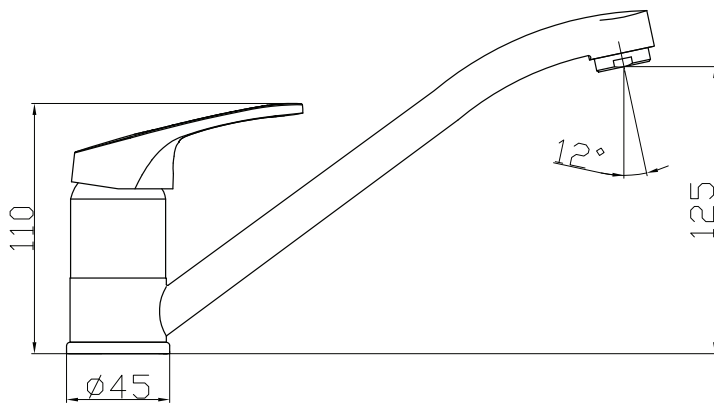

PL0736

Elizabeth Sink Mixer Wall Type DZR

- Sink mixer wall type
- DR brass body
- 35mm Cartridge

REIGN

PL1005 Elizabeth Sink Deck Type DZR

- Sink mixer deck type
- DR brass body
- 35mm Cartridge

PL10051 Elizabeth Sink Mixer Oval Spout DZR