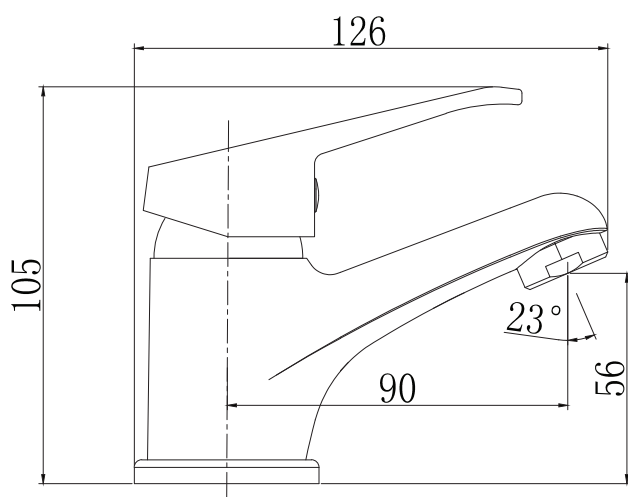

REIGN

ELIZABETH RANGE

PL0731

Elizabeth Basin Mixer DZR

- Washbasin mixer
- DR brass body
- 35mm Cartridge

REIGN

PL07391

Elizabeth Shower Mixer DZR