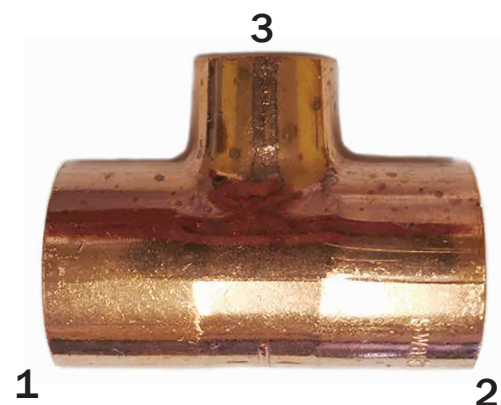

PLCRT03
Tee Reducing
15x15x22mm

PLCRT04
Tee Reducing
15x22x22mm

PLCTS0015
Copper Tube
Strap 15mm

PLCTS0020
Copper Tube
Strap 20mm

PLCRT01

Tee Reducing
22x22x15mm

PLCRT02

Tee Reducing
22x15x22mm

PLCRT05

Tee Reducing
22x15x15mm

PLCRT03

Tee Reducing
15x15x22mm

PLCRT04

Tee Reducing
15x22x22mm

PLSTRM15
Coupler Male
15mm

PLSTRM22
Coupler Male
22mm