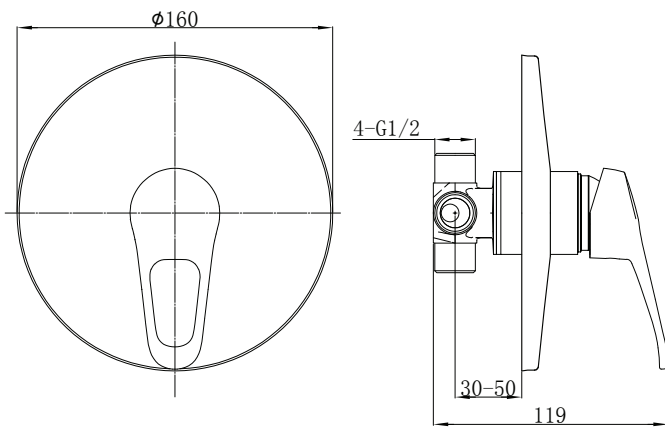

REIGN

PL07391

Elizabeth Shower Mixer DZR

- Concealed shower mixer
- DR brass body
- 35mm Cartridge