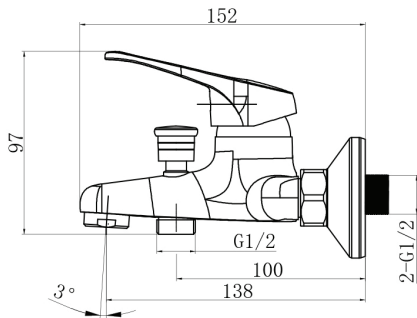

- Concealed shower mixer
- DR brass body
- 35mm Cartridge

PL07392

Elizabeth Diverter Mixer DZR

- Concealed bath/shower mixer
- DR brass body
- 35mm Cartridge

REIGN

PL0733

Elizabeth Bath Mixer DZR

- Bath/shower mixer with shower set
- DR brass body
- 35mm Cartridge