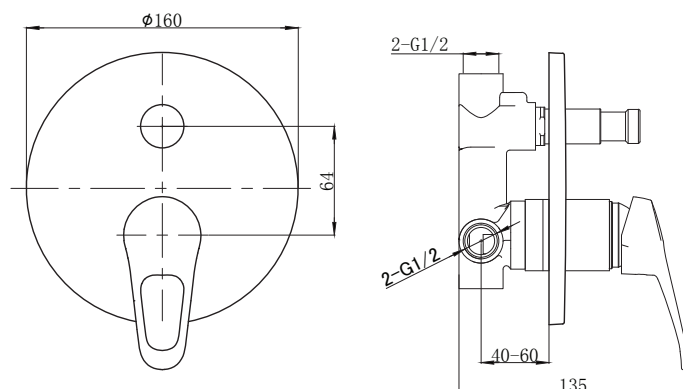

PL07392

Elizabeth Diverter Mixer DZR

- Concealed bath/shower mixer
- DR brass body
- 35mm Cartridge