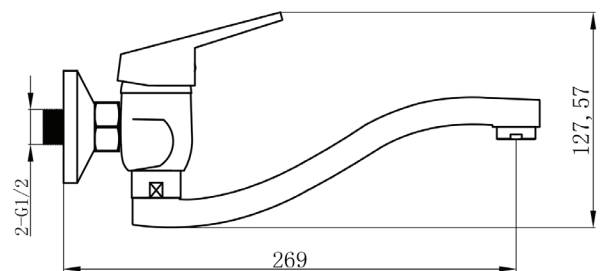

PL0736

Elizabeth Sink Mixer Wall Type DZR

- Sink mixer wall type
- DR brass body
- 35mm Cartridge