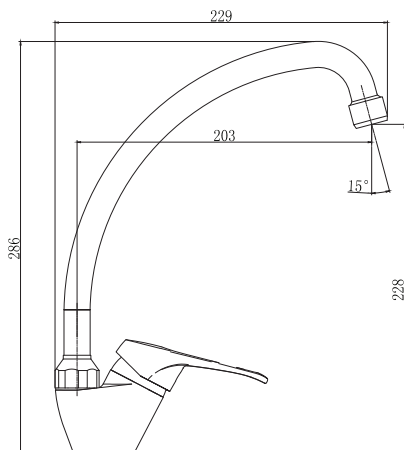

PL0736

Elizabeth Sink Mixer Wall Type DZR

- Sink mixer wall type
- DR brass body
- 35mm Cartridge

REIGN

PL1005 Elizabeth Sink Deck Type DZR

- Sink mixer deck type
- DR brass body
- 35mm Cartridge

PL10051 Elizabeth Sink Mixer Oval Spout DZR

- Kitchen mixer
- DR brass body
- 35mm Cartridge
- S/S spout

AERIS RANGE

PLABASM
Aeris Basin Mixer with
Swivel Spout

PLABATHM
Aeris Bath Mixer

PLABTE15
Aeris Bibtap Extended 15mm

PLABT15
Aeris Bibtap Short 15mm