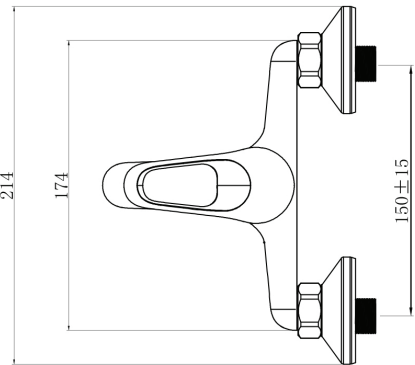

- Concealed shower mixer
- DR brass body
- 35mm Cartridge

PL07392

Elizabeth Diverter Mixer DZR

- Concealed bath/shower mixer
- DR brass body
- 35mm Cartridge

REIGN

PL0733

Elizabeth Bath Mixer DZR

- Bath/shower mixer with shower set
- DR brass body
- 35mm Cartridge