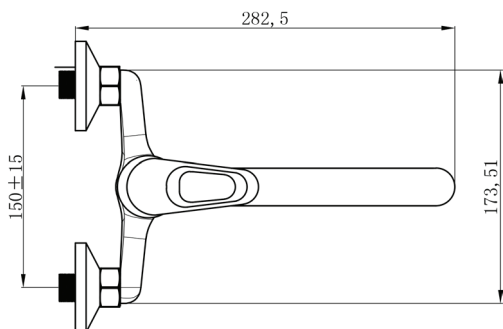

PL0736

Elizabeth Sink Mixer Wall Type DZR

- Sink mixer wall type
- DR brass body
- 35mm Cartridge